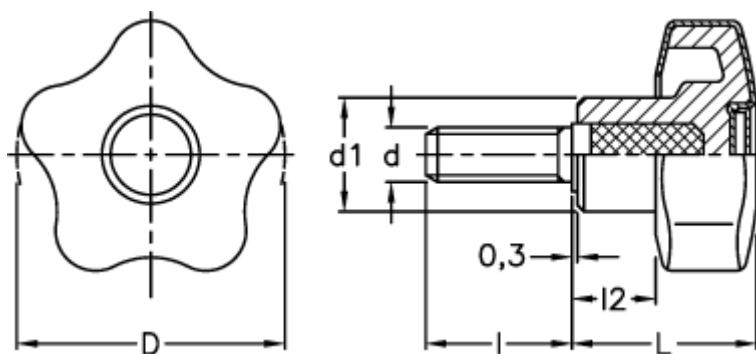

Data Sheet

Article number: 23021699735

Description: E+G Lobe knobs

VCT.53 p-M10x30 SOFT C5 RAL5024 - blue cap

Measures

D = 53

d1 = 19.0

d 6g = M10

l = 30

L = 34.0

l2 = 13.0